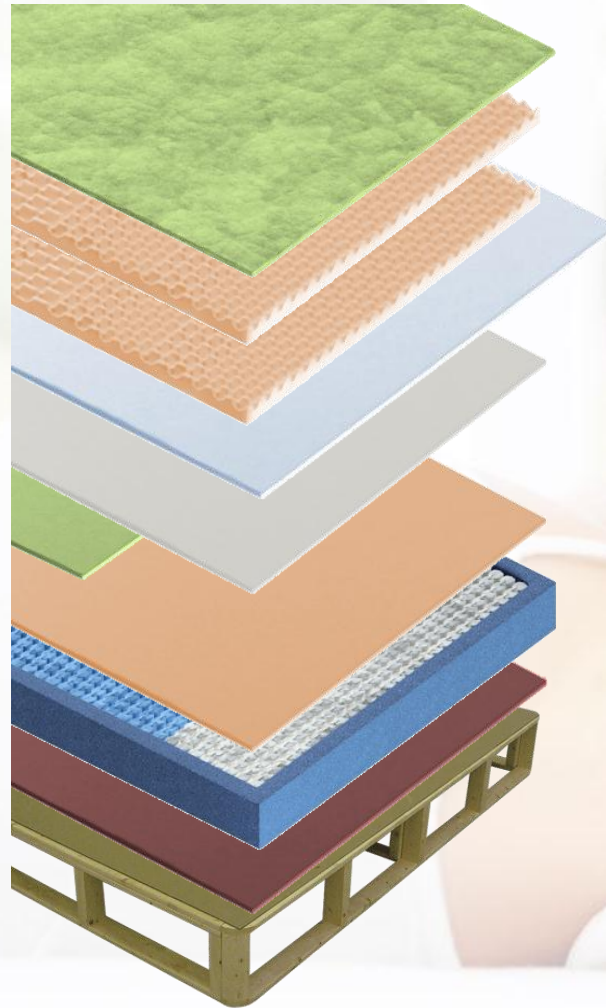

**#4529
Excel-
Firm**

- Quilt {
 - Natural Visil Fiber →
 - Support Quilting Foam →
 - Support Quilting foam →
- Comfort Foam →
- Firm Support Foam →
- Lumbar Support Latex →
- Firm Support Lid →
- 800 FE Pocket Spring →
- Performance Base Foam →
- Amish Wood Foundation →

Contouring Customized Comfort

Twin Mattress	629.-
Full Mattress	675.-
Queen Mattress	699.-
King Mattress	899.-

Box Springs Additional

PS is a pocket spring foam encased line utilizing pocket spring technology combined with our ergonomic zoned foams. German engineered foam-encased