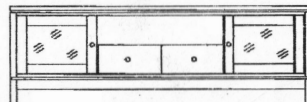

Media Furniture

Franklin

Available with a wood base* (standard), Stainless Steel base (add $200), or Black Steel base (add $120). *The wood base can be a contrasting stain.

48" wide

60" wide

72" wide

F231

Prices listed are for clear-finish Natural Cherry.

For stained Cherry or Walnut **add 10%**

Optional Cherry stains

- 01-Nittany
- 02-Mahogany
- 03-Wine
- 04-Scotia
- 22-Kodiak
- 23-Ebony
- 34-Espresso
- 11-Oiled Cherry

Walnut finishes

- 36-Clear Walnut
- 37-Oiled Walnut
- 38-Stained Walnut

48" Wide Units

F155	2 glass doors - 48"w,22"d, 24"h	1,319.-
F154	2 drawers, 2 open slots - 48"w,22"d, 24"h	1,319.-
F215	1 glass door, 2 drawers - 48"w, 22"d, 24"h	1,375.-

60" Wide Units

F221	3 drawers, 3 open slots - 60"w, 22"d, 24"h	1,389.-
F222	2 glass doors, 1 drawer, 1 open slot - 60"w, 22"d, 24"h	1,499.-
F160	2 glass doors, 2 drawers - 60"w, 22"d, 24"h	1,559.-

72" Wide Units

F229	2 glass doors, open middle w/adj. shelf - 72"w, 22"d, 24"h	1,389.-
F231	2 glass doors, 2 drawers, open slot - 72"w, 22"d, 24"h	1,565.-
F166	2 glass doors, 4 drawers - 72"w, 22"d, 24"h	1,679.-

Matching Hutches and Stereo Bookcases are available for Franklin Media units. Please ask for details.

Lowest Prices Guaranteed!

© 2011, Little Homestead - Prices & specifications are subject to change without notice

**Little
HOMESTEAD
FURNITURE**
(301)762-5555