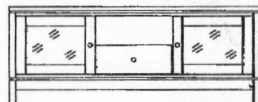

Media Furniture

Franklin

Available with a wood base* (standard), Stainless Steel base (add $200), or Black Steel base (add $120). *The wood base can be a contrasting stain.

48" wide

60" wide

F222

72" wide

Prices listed are for clear-finish Natural Cherry.

For stained Cherry or Walnut **add 10%**

Optional Cherry stains

- 01-Nittany
- 02-Mahogany
- 03-Wine
- 04-Scotia
- 22-Kodiak
- 23-Ebony
- 34-Espresso
- 11-Oiled Cherry

Walnut finishes

- 36-Clear Walnut
- 37-Oiled Walnut
- 38-Stained Walnut

48" Wide Units

F155	2 glass doors - 48"w,22"d, 24"h	1,319.-
F154	2 drawers, 2 open slots - 48"w,22"d, 24"h	1,319.-
F215	1 glass door, 2 drawers - 48"w, 22"d, 24"h	1,375.-

60" Wide Units

F221	3 drawers, 3 open slots - 60"w, 22"d, 24"h	1,389.-
F222	2 glass doors, 1 drawer, 1 open slot - 60"w, 22"d, 24"h	1,499.-
F160	2 glass doors, 2 drawers - 60"w, 22"d, 24"h	1,559.-

72" Wide Units

F229	2 glass doors, open middle w/adj. shelf - 72"w, 22"d, 24"h	1,389.-
F231	2 glass doors, 2 drawers, open slot - 72"w, 22"d, 24"h	1,565.-
F166	2 glass doors, 4 drawers - 72"w, 22"d, 24"h	1,679.-

Matching Hutches and Stereo Bookcases are available for Franklin Media units. Please ask for details.

Lowest Prices Guaranteed!

© 2011, Little Homestead - Prices & specifications are subject to change without notice

**Little
HOMESTEAD
FURNITURE**
(301)762-5555