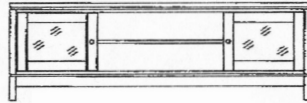

F221

F222

F160

72" wide

F229

F231

F166

Prices listed are for clear-finish Natural Cherry.

48" Wide Units

F155	2 glass doors - 48"w,22"d, 24"h	1,319.-
F154	2 drawers, 2 open slots - 48"w,22"d, 24"h	1,319.-
F215	1 glass door, 2 drawers - 48"w, 22"d, 24"h	1,375.-

60" Wide Units

F221	3 drawers, 3 open slots - 60"w, 22"d, 24"h	1,389.-
F222	2 glass doors, 1 drawer, 1 open slot - 60"w, 22"d, 24"h	1,499.-
F160	2 glass doors, 2 drawers - 60"w, 22"d, 24"h	1,559.-