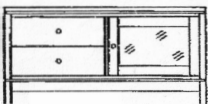

Media Furniture

Franklin

Available with a wood base* (standard), Stainless Steel base (add \$200), or Black Steel base (add \$120). *The wood base can be a contrasting stain.

48" wide

F155

F154

F215

60" wide

48" Wide Units

F155	2 glass doors - 48"w,22"d, 24"h	1,319.-
F154	2 drawers, 2 open slots - 48"w,22"d, 24"h	1,319.-
F215	1 glass door, 2 drawers - 48"w, 22"d, 24"h	1,375.-

60" Wide Units

F221	3 drawers, 3 open slots - 60"w, 22"d, 24"h	1,389.-
F222	2 glass doors, 1 drawer, 1 open slot - 60"w, 22"d, 24"h	1,499.-
F160	2 glass doors, 2 drawers - 60"w, 22"d, 24"h	1,559.-

72" Wide Units

F229	2 glass doors, open middle w/adj. shelf - 72"w, 22"d, 24"h	1,389.-
F231	2 glass doors, 2 drawers, open slot - 72"w, 22"d, 24"h	1,565.-
F166	2 glass doors, 4 drawers - 72"w, 22"d, 24"h	1,679.-