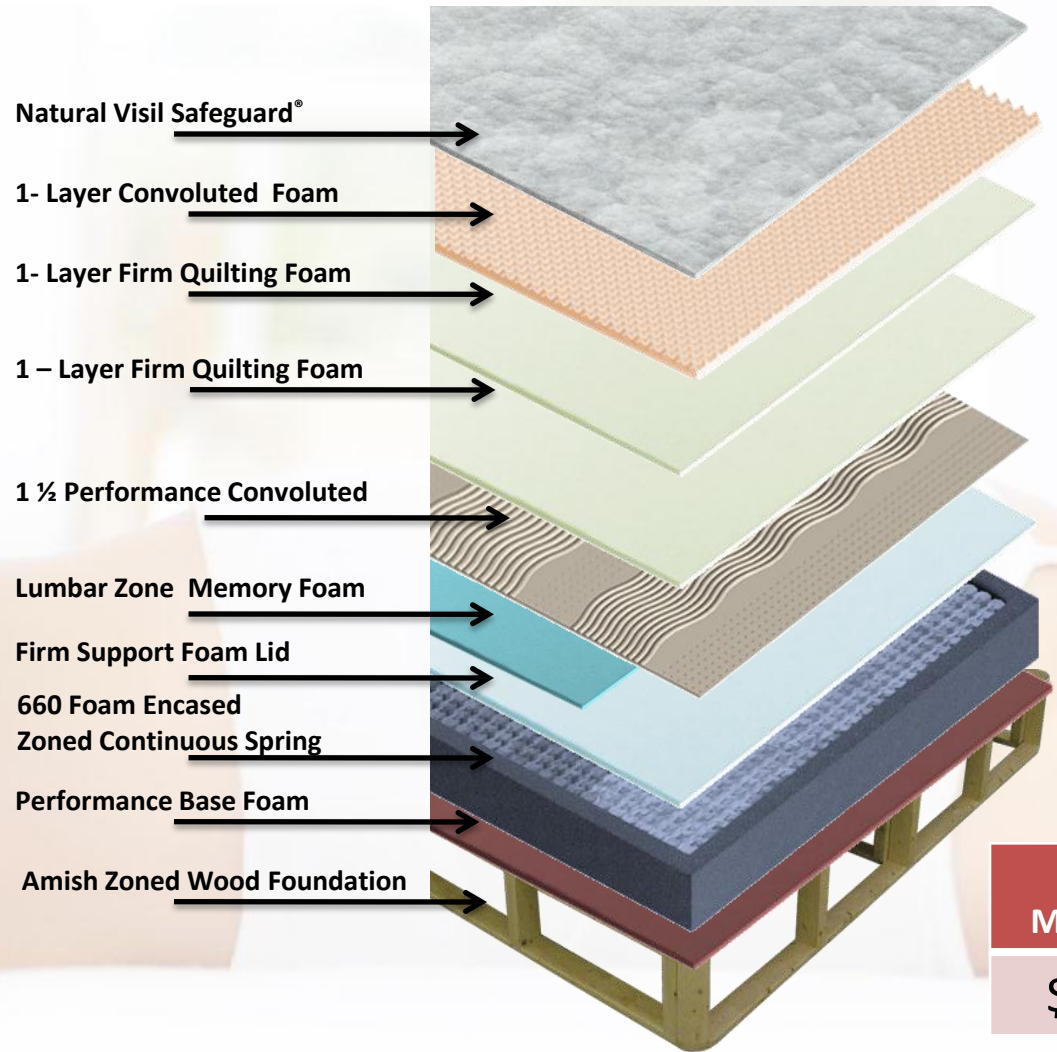

Item: 2242 Fit Plush
15 Year Non – Prorated Warranty

Box Springs Additional

Twin Mattress	Full Mattress	Queen Mattress	King Mattress
\$519	\$559	\$579	\$789

Your active lifestyle requires balance – so does your bed